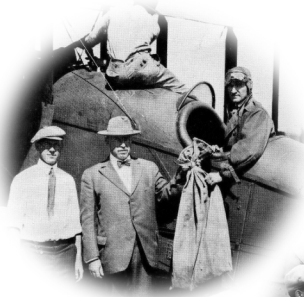

AIR MAIL 100™

TRANCONTINENTAL CENTENNIAL

POSTCARD

*Remembering Their Courage
and Sacrifices*