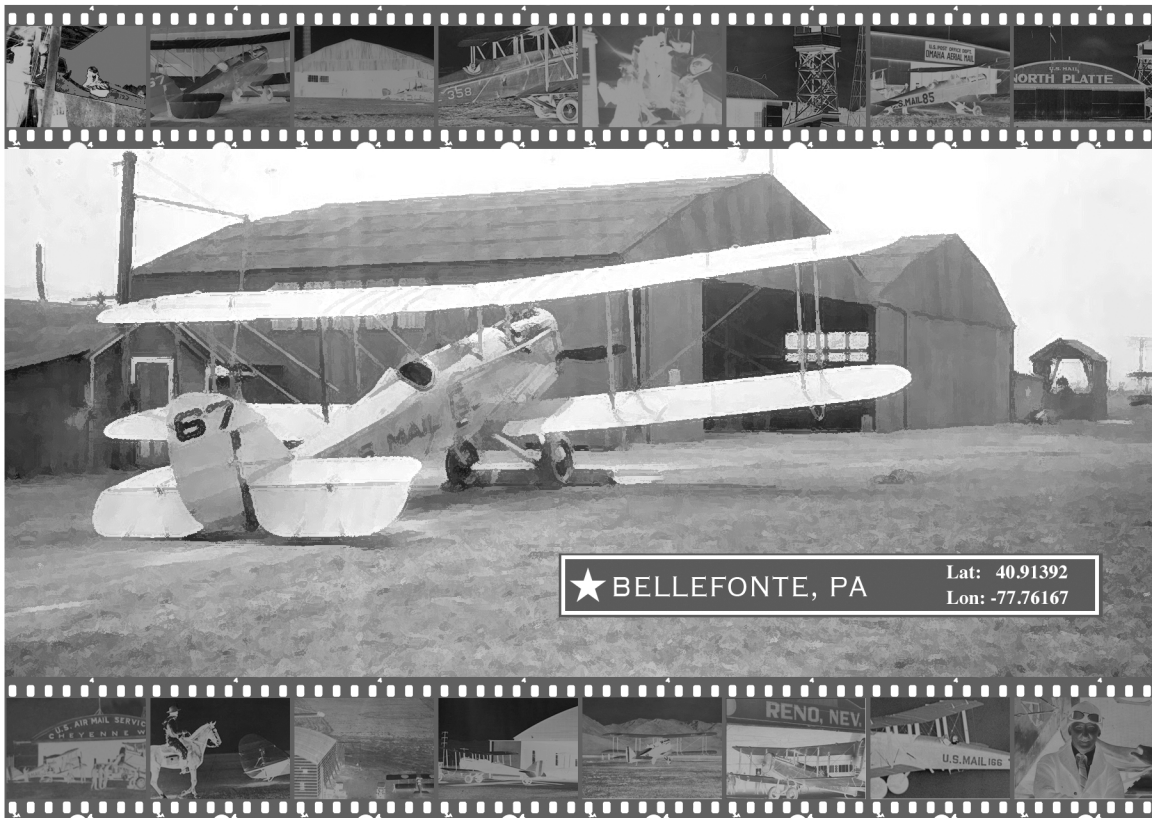

# AIR MAIL 100™

TRANCONTINENTAL CENTENNIAL

POSTCARD

TO:

---

---

---

Bellefonte, PA

## AIR MAIL 100 CENTENNIAL FLIGHTS PROJECT

DESIGN: COMMEMORATIVE POSTCARD : BELLEFONTE, PA

VERSION: FILM STRIP BORDER W/ LAT/LON

OBJECTIVE: A COLLECTIBLE POSTCARD FEATURING HISTORIC 1920'S ERA AIR MAIL SERVICES, PLANES AND AIRFIELDS